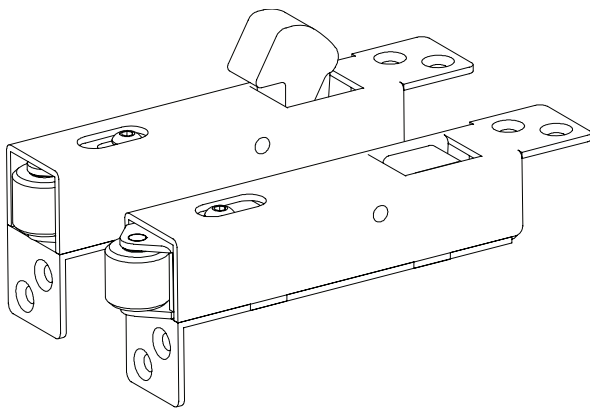

### DESCRIPTION

Automatic bolt for fire door pairs, which is recessed into the head of the non active leaf, and automatically bolts the non-active leaf when the active leaf returns to the closed position.

### FEATURES

- Suitable for Pyropanel Fire Rated pair doorsets.
- Designed to securely hold the non-active leaf closed in the event of a fire scenario.
- Fire Rated up to 4 hrs.
- Fail safe.
- Manufactured in Australia.
- Easy to install.
- Head of the door frame requires a rectangular hole.

**Front elevation showing disengaged Auto bolt with active door leaf open.**

**Front elevation showing engaged Auto bolt after active door leaf is closed.**