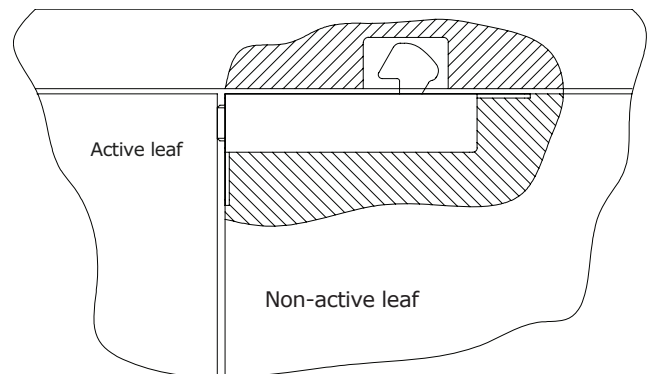

### DESCRIPTION

Automatic bolt for fire door pairs, which is recessed into the head of the non active leaf, and automatically bolts the non-active leaf when the active leaf returns to the closed position.

### FEATURES

- Suitable for Pyropanel Fire Rated pair doorsets.
- Designed to securely hold the non-active leaf closed in the event of a fire scenario.
- Fire Rated up to 4 hrs.
- Fail safe.
- Manufactured in Australia.
- Easy to install.
- Head of the door frame requires a rectangular hole.

**Front elevation showing disengaged Auto bolt with active door leaf open.**

**Front elevation showing engaged Auto bolt after active door leaf is closed.**