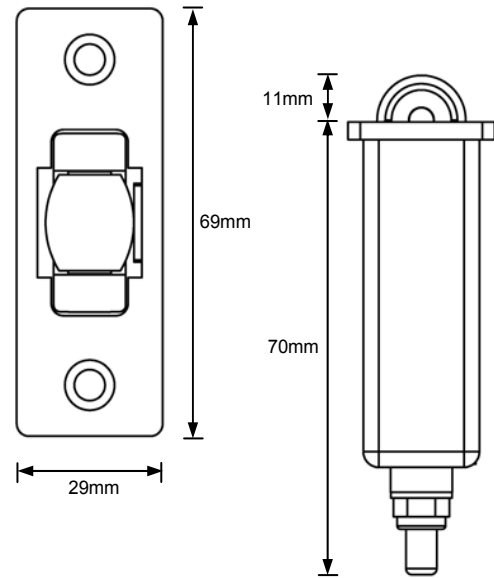

FIRE RATED ACCESSORIES

Pyropanel Roller-Latch

TECH SHEET: ACC-04

Issue: 03-08-2010

Latching mechanism for non-active leaf in Pyropanel Fire Rated Pairs Doorsets.

DESCRIPTION

Fire activated 'hold-close' latch suitable for the inactive leaf in most Pyropanel Fire Rated Pair Doorset.

APPLICATIONS / FEATURES

- Suitable for Pyropanel single action or double action Fire Rated Pair Doorsets.
- Designed to securely hold the inactive leaf closed in the event of a fire scenario
- Can be installed to the head of both leaves of a double - action pair
- Can be installed to the meeting stile of a double action pair
- Suitable for most types of Pyropanel Fire Rated Pair Doorsets
- Fire Rated up to 4 hrs
- Fail safe
- Manufactured in Australia
- Easy to install
- Must be used with custom designed single - action or double - action striker (supplied).