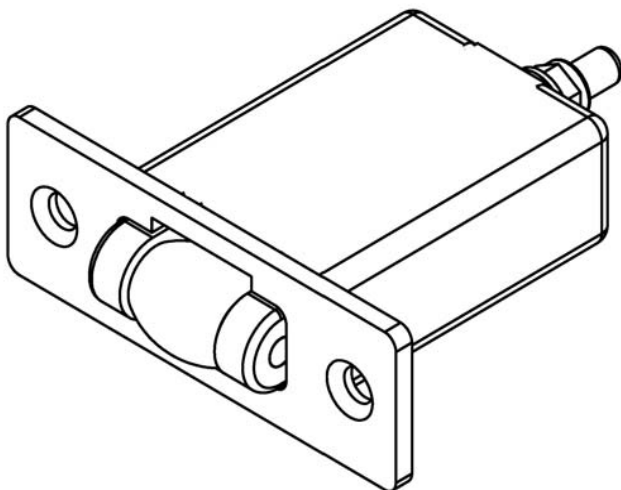

FIRE RATED ACCESSORIES

Pyropanel Roller-Latch

TECH SHEET: ACC-04

Issue: 03-08-2010

Latching mechanism for non-active leaf in Pyropanel Fire Rated Pairs Doorsets.

DESCRIPTION

Fire activated 'hold-close' latch suitable for the inactive leaf in most Pyropanel Fire Rated Pair Doorset.

APPLICATIONS / FEATURES

- Suitable for Pyropanel single action or double action Fire Rated Pair Doorsets.
- Designed to securely hold the inactive leaf closed in the event of a fire scenario
- Can be installed to the head of both leaves of a double - action pair
- Can be installed to the meeting stile of a double action pair
- Suitable for most types of Pyropanel Fire Rated Pair Doorsets
- Fire Rated up to 4 hrs
- Fail safe
- Manufactured in Australia
- Easy to install
- Must be used with custom designed single - action or double - action striker (supplied).