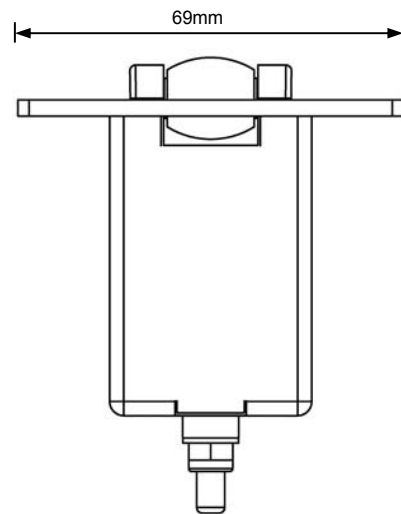

FIRE RATED ACCESSORIES

Pyropanel Roller-Latch

TECH SHEET: ACC-04

Issue: 03-08-2010

Latching mechanism for non-active leaf in Pyropanel Fire Rated Pairs Doorsets.

DESCRIPTION

Fire activated 'hold-close' latch suitable for the inactive leaf in most Pyropanel Fire Rated Pair Doorset.

APPLICATIONS / FEATURES

- Suitable for Pyropanel single action or double action Fire Rated Pair Doorsets.
- Designed to securely hold the inactive leaf closed in the event of a fire scenario
- Can be installed to the head of both leaves of a double - action pair
- Can be installed to the meeting stile of a double action pair
- Suitable for most types of Pyropanel Fire Rated Pair Doorsets
- Fire Rated up to 4 hrs
- Fail safe
- Manufactured in Australia
- Easy to install
- Must be used with custom designed single - action or double - action striker (supplied).