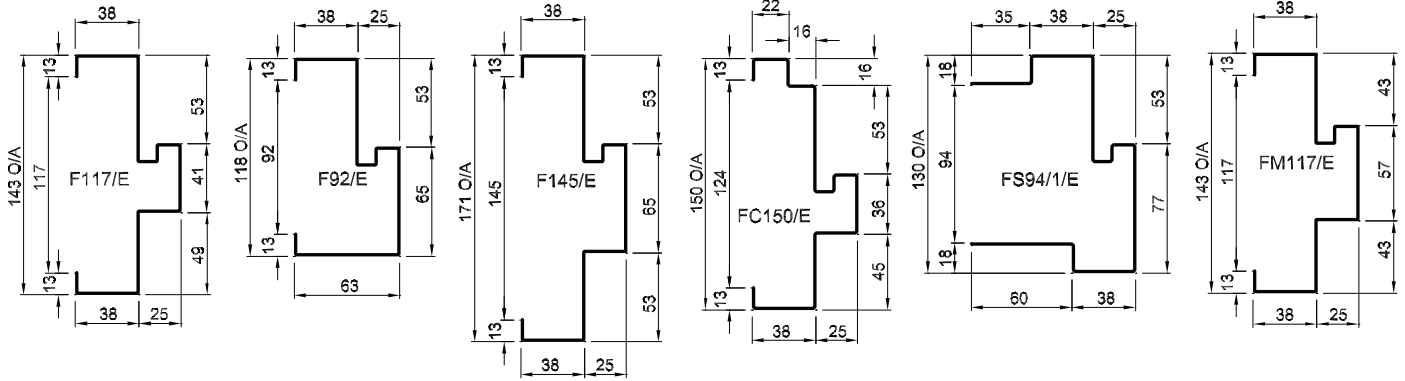

FRAME PROFILES

Euroseal® Fire Rated Frames

Fire Rated Euroseal frame profiles

Non-Fire Rated Euroseal frame profiles

Special Euroseal frame profiles

Note: When installed with appropriate door leaf, frames are fire rated up to 4 hours in masonry walls, and 2 hours in dry wall. Custom frame profiles available on request. Frames are typically 1.2-1.6 zincaneal unless otherwise requested.

HOW TO SPECIFY

"Door frame to be a Pyropanel F117/E* Euroseal Prime painted pressed metal door frame. Builder to confirm door frame applicability".

* denotes example - delete, change or specify as required