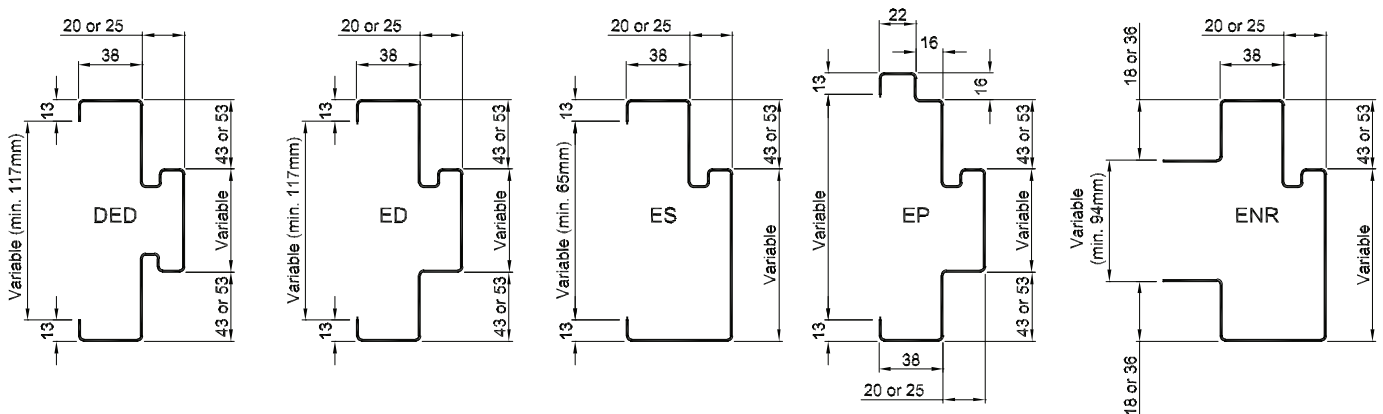

FRAME PROFILES

Euroseal® Fire Rated Frames

Fire Rated Euroseal frame profiles

Non-Fire Rated Euroseal frame profiles

Special Euroseal frame profiles

Note: When installed with appropriate door leaf, frames are fire rated up to 4 hours in masonry walls, and 2 hours in dry wall. Custom frame profiles available on request. Frames are typically 1.2-1.6 zincaneal unless otherwise requested.

HOW TO SPECIFY

"Door frame to be a Pyropanel F117/E* Euroseal Prime painted pressed metal door frame. Builder to confirm door frame applicability".

* denotes example - delete, change or specify as required